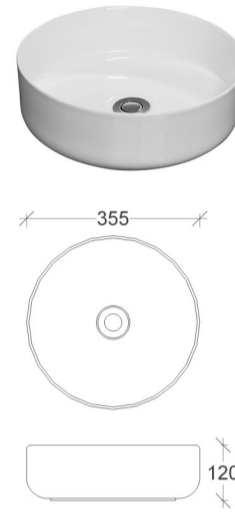

GALAXY

Ceramic
Above counter
Code: B13