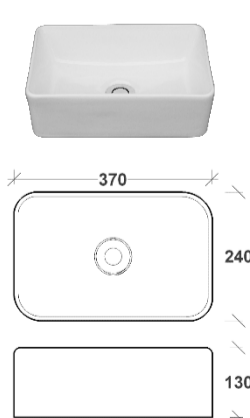

Ceramic
Undercounter
Code: B9

AURA

Ceramic
In matt finish
(black or white)
Code: B14/B14B

PLUNGE

Ceramic
Semi inset
Code: B15

ARENA

Ceramic
Above Counter
Code: B17

MINI

Ceramic
Ensuite
Code: B16

ALL SIZES SHOWN ARE NOMINAL & SHOULD BE CHECKED PRIOR TO INSTALLATION