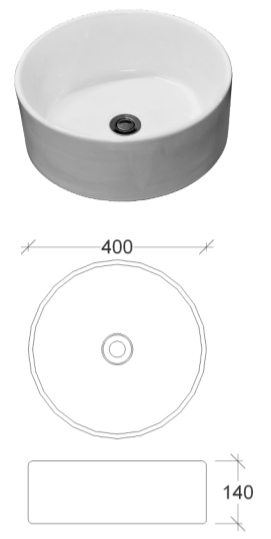

SPHERON

Ceramic
Above counter
Code: B8