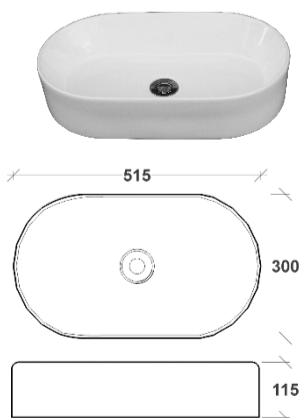

Ceramic
Undercounter
Code: B9

AURA

Ceramic
In matt finish
(black or white)
Code: B14/B14B

PLUNGE

Ceramic
Semi inset
Code: B15

ARENA

Ceramic
Above Counter
Code: B17

MINI