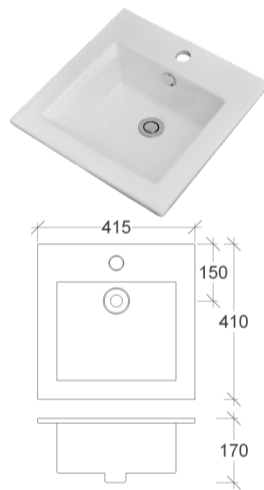

Ceramic
Above Counter
Code: B10

HALO

Ceramic
Semi-inset
Code: B12

VIVA

Ceramic
Inset
Code: B3

OMEGA

Ceramic
Undercounter
Code: B5

ORBIT

Ceramic
Undercounter
Code: B9

AURA

Ceramic
In matt finish
(black or white)
Code: B14/B14B

PLUNGE

Ceramic
Semi inset
Code: B15

ARENA

Ceramic
Above Counter
Code: B17

MINI