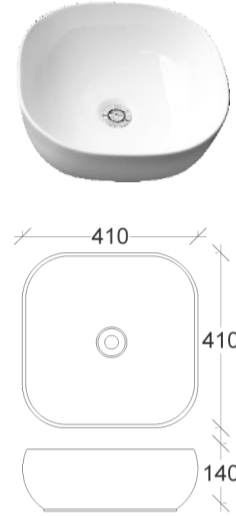

URBAN

Ceramic
Above counter
Code: B6