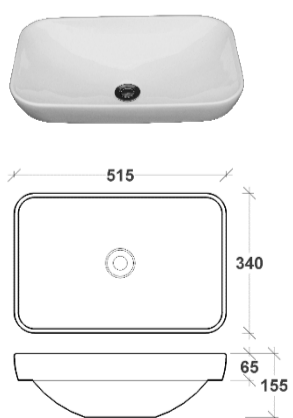

Ceramic
Undercounter
Code: B9

AURA

Ceramic
In matt finish
(black or white)
Code: B14/B14B

PLUNGE

Ceramic
Semi inset
Code: B15

ARENA

Ceramic
Above Counter
Code: B17

MINI

Ceramic
Ensuite
Code: B16

ALL SIZES SHOWN ARE NOMINAL & SHOULD BE CHECKED PRIOR TO INSTALLATION