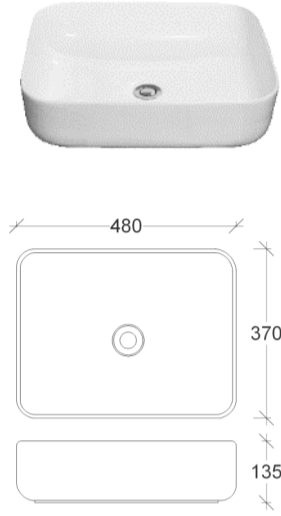

ALPINE

Ceramic
Above counter
Code: B7