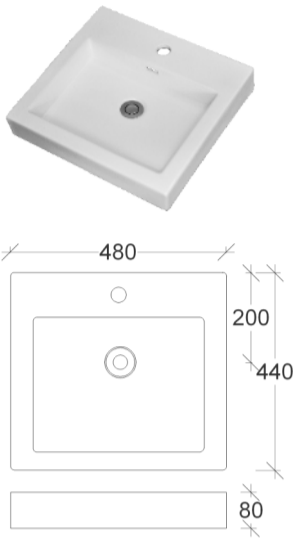

BASIN SPECS

RIFCO

EST. 1975

MODE

Ceramic
Above counter
Code: B1

CUBA

Ceramic
Above counter
Code: B11

ALPINE