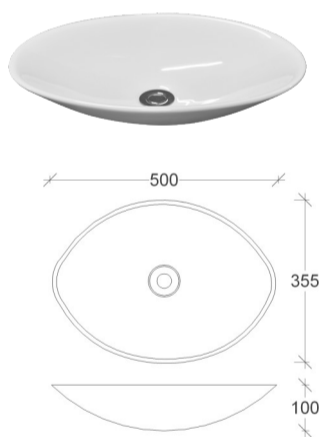

Ceramic
Above Counter
Code: B10

HALO

Ceramic
Semi-inset
Code: B12

VIVA

Ceramic
Inset
Code: B3

OMEGA

Ceramic
Undercounter
Code: B5

ORBIT