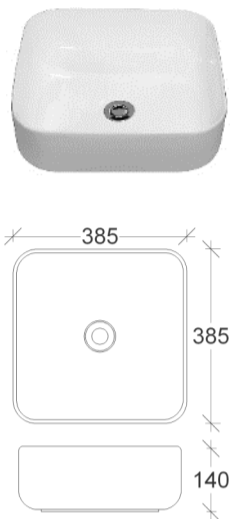

BASIN SPECS

RIFCO

EST. 1975

MODE

Ceramic
Above counter
Code: B1

CUBA

Ceramic
Above counter
Code: B11

ALPINE