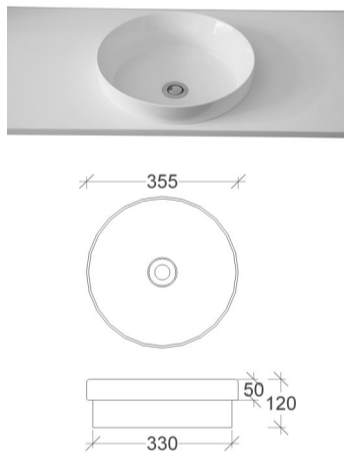

HALO

Ceramic
Semi-inset
Code: B12